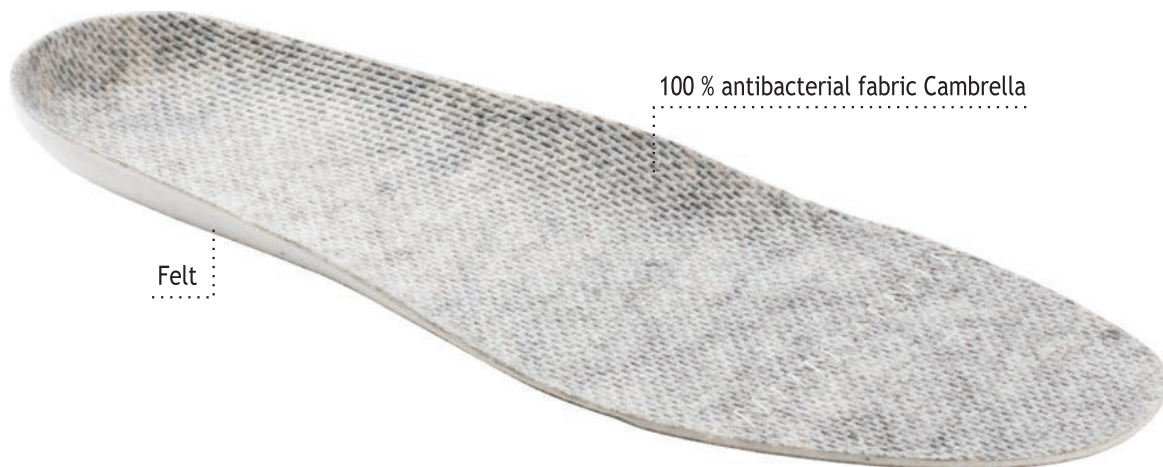

Schaft hydrophobiertes Rindleder velour 2,0 mm
Futter hervorragende feuchteabsorption und atmungsaktivität
Einlegesohle auswechselbar, anatomisch, antibakteriell, feuchteabsorbierend
Laufsohle Outdoor PU.2D, für besten Komfort
Grösse 36 - 48

V290 075 O2 FO     

OUTSOLES / LAUF SOHLE

INSOLES / EINLEGESOHLE

Anatomically shaped insole

HUNTER

The combination of PES fabric together with antibacterial PU foam promotes high sweat absorption and keeps your legs dry. The insole also excellent breathability and antibacterial properties that guarantee the elimination of bacteria and unpleasant foot odor.

Anatomically shaped insole

DYNAMIC

The combination of Antibacterial Cambrella and high quality felt promotes excellent sweat absorption and keeps your feet dry. It has excellent resistance against abrasion in dry and wet. The insole also has excellent antibacterial properties that guarantee elimination of bacteria and unpleasant foot odor.