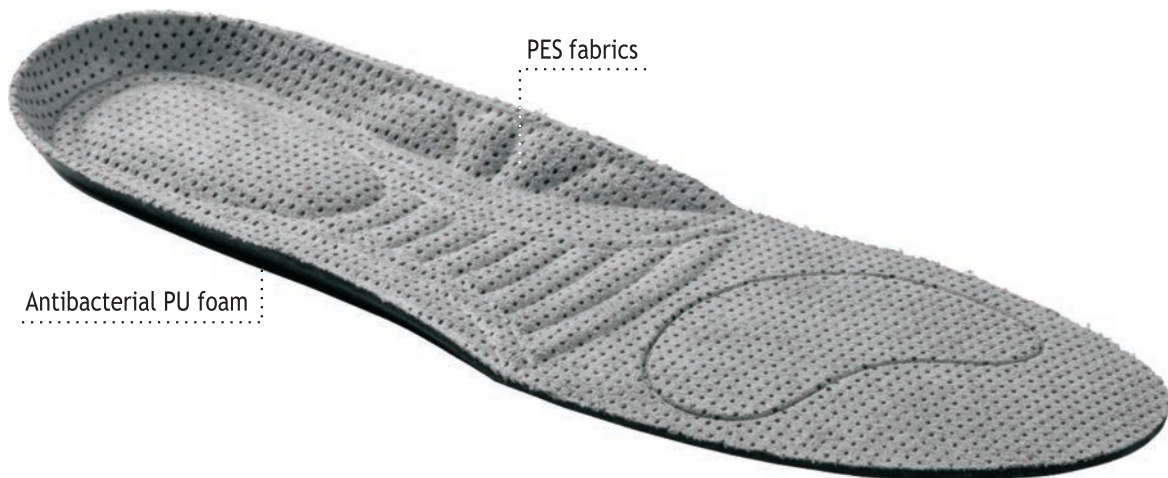

Anatomically shaped insole

DYNAMIC

The combination of Antibacterial Cambrella and high quality felt promotes excellent sweat absorption and keeps your feet dry. It has excellent resistance against abrasion in dry and wet. The insole also has excellent antibacterial properties that guarantee elimination of bacteria and unpleasant foot odor.