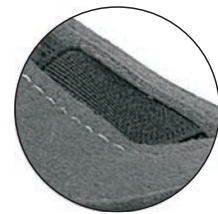

Sport OMEGA LUX S1

PROFI